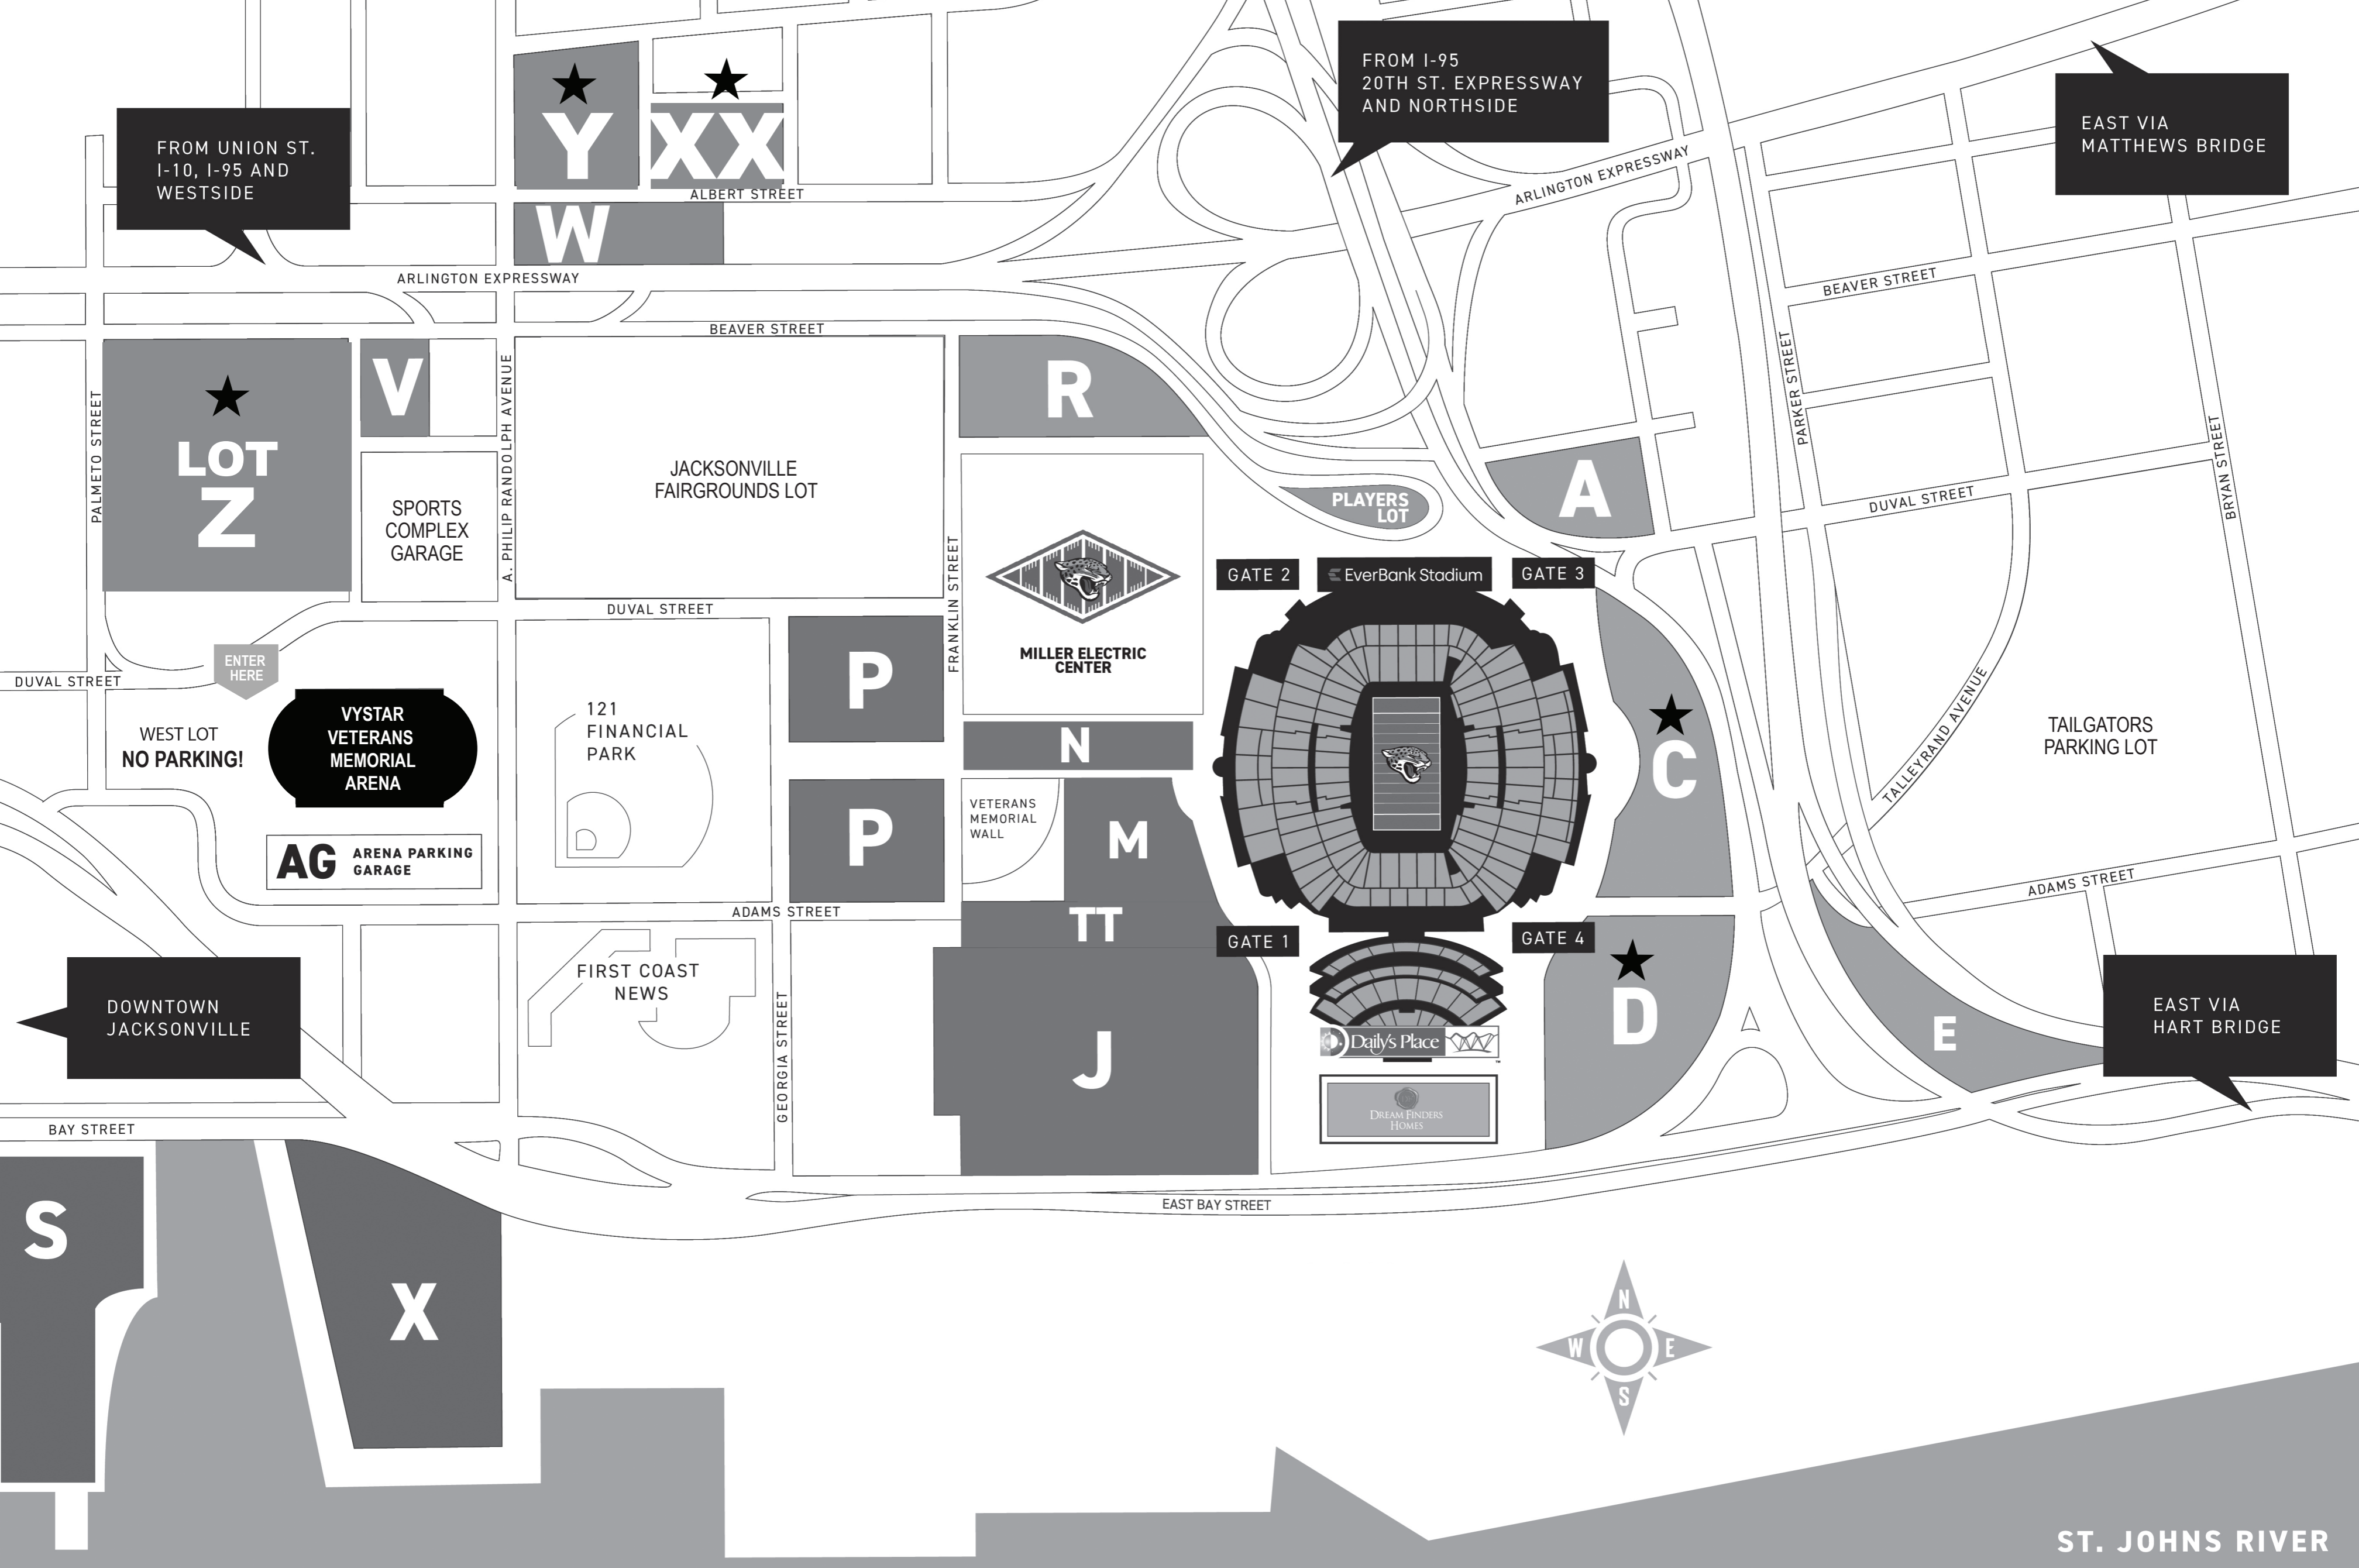

FROM UNION ST.  
I-10, I-95 AND  
WESTSIDE

FROM I-95  
20TH ST. EXPRESSWAY  
AND NORTHSIDE

EAST VIA  
MATTHEWS BRIDGE

ARLINGTON EXPRESSWAY

ALBERT STREET

ARLINGTON EXPRESSWAY

BEAVER STREET

BEAVER STREET

DUVAL STREET

DUVAL STREET

A. PHILIP RANDOLPH AVENUE

FRANKLIN STREET

PARKER STREET

BRYAN STREET

PALMETO STREET

DUVAL STREET

TALLEYRAND AVENUE

ADAMS STREET

ADAMS STREET

BAY STREET

EAST BAY STREET

ST. JOHNS RIVER

FROM UNION ST.  
I-10, I-95 AND  
WESTSIDE

FROM I-95  
20TH ST. EXPRESSWAY  
AND NORTHSIDE

EAST VIA  
MATTHEWS BRIDGE

EAST VIA  
HART BRIDGE

LOT  
Z

V

R

A

PLAYERS  
LOT

GATE 2